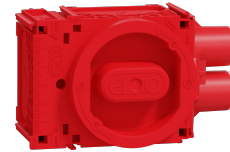

Data Sheet 1223886

Product: Flexi Abox 1M, 9-21 mm, 2 stubs
El-number: 1223886
Mat.no: EKO07405
EAN:
Packing:
Color: Red

Product description: Flexi+ flushmounted box with 2 tubeintroductions. The box has increased volume for connectors, controlunits and more space to increase lifecycle of electronic products. Fixingring fits plates 9-21mm. Manually adjustable fixingring, the ring is adjustable when turned to 45° and locked when turned horisontally or vertically. Integrated docking to make boxcombinations easy. The box is combinable with a good variety of accessories available. Flexi+ box is delivered with 20mm tubeinserts with 16mm reduction.

Technical specifications: Flush mounted box.
Diameter: Ø:71mm
Fixing screws: C-C 60mm
Halogenfree: Yes
Certified: NEMKO, SEMKO, FIMKO
Glow wire test: 850°C
Degree of protection: IP30
Suitable for plates: 9-21mm
Cuttersize: 73mm