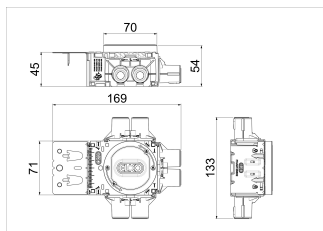

Size

Wiring diagram

ELKO AS

E-mail: elko@elko.no
Internet: www.elko.no
Bank: 6219.05.15880
Org.no.: NO 911 382 563 MVA

ELKO Front office
Sandstuveien 68, NO-0680 Oslo
P.O.Box 6598 Etterstad, NO-0607 Oslo
Tel.: +47 67 80 73 00
Fax: +47 67 80 73 01

ELKO Plant
Sporpind Industriområde, NO-3340 Åmot
Tel.: +47 32 78 91 00
Fax: +47 32 78 91 01